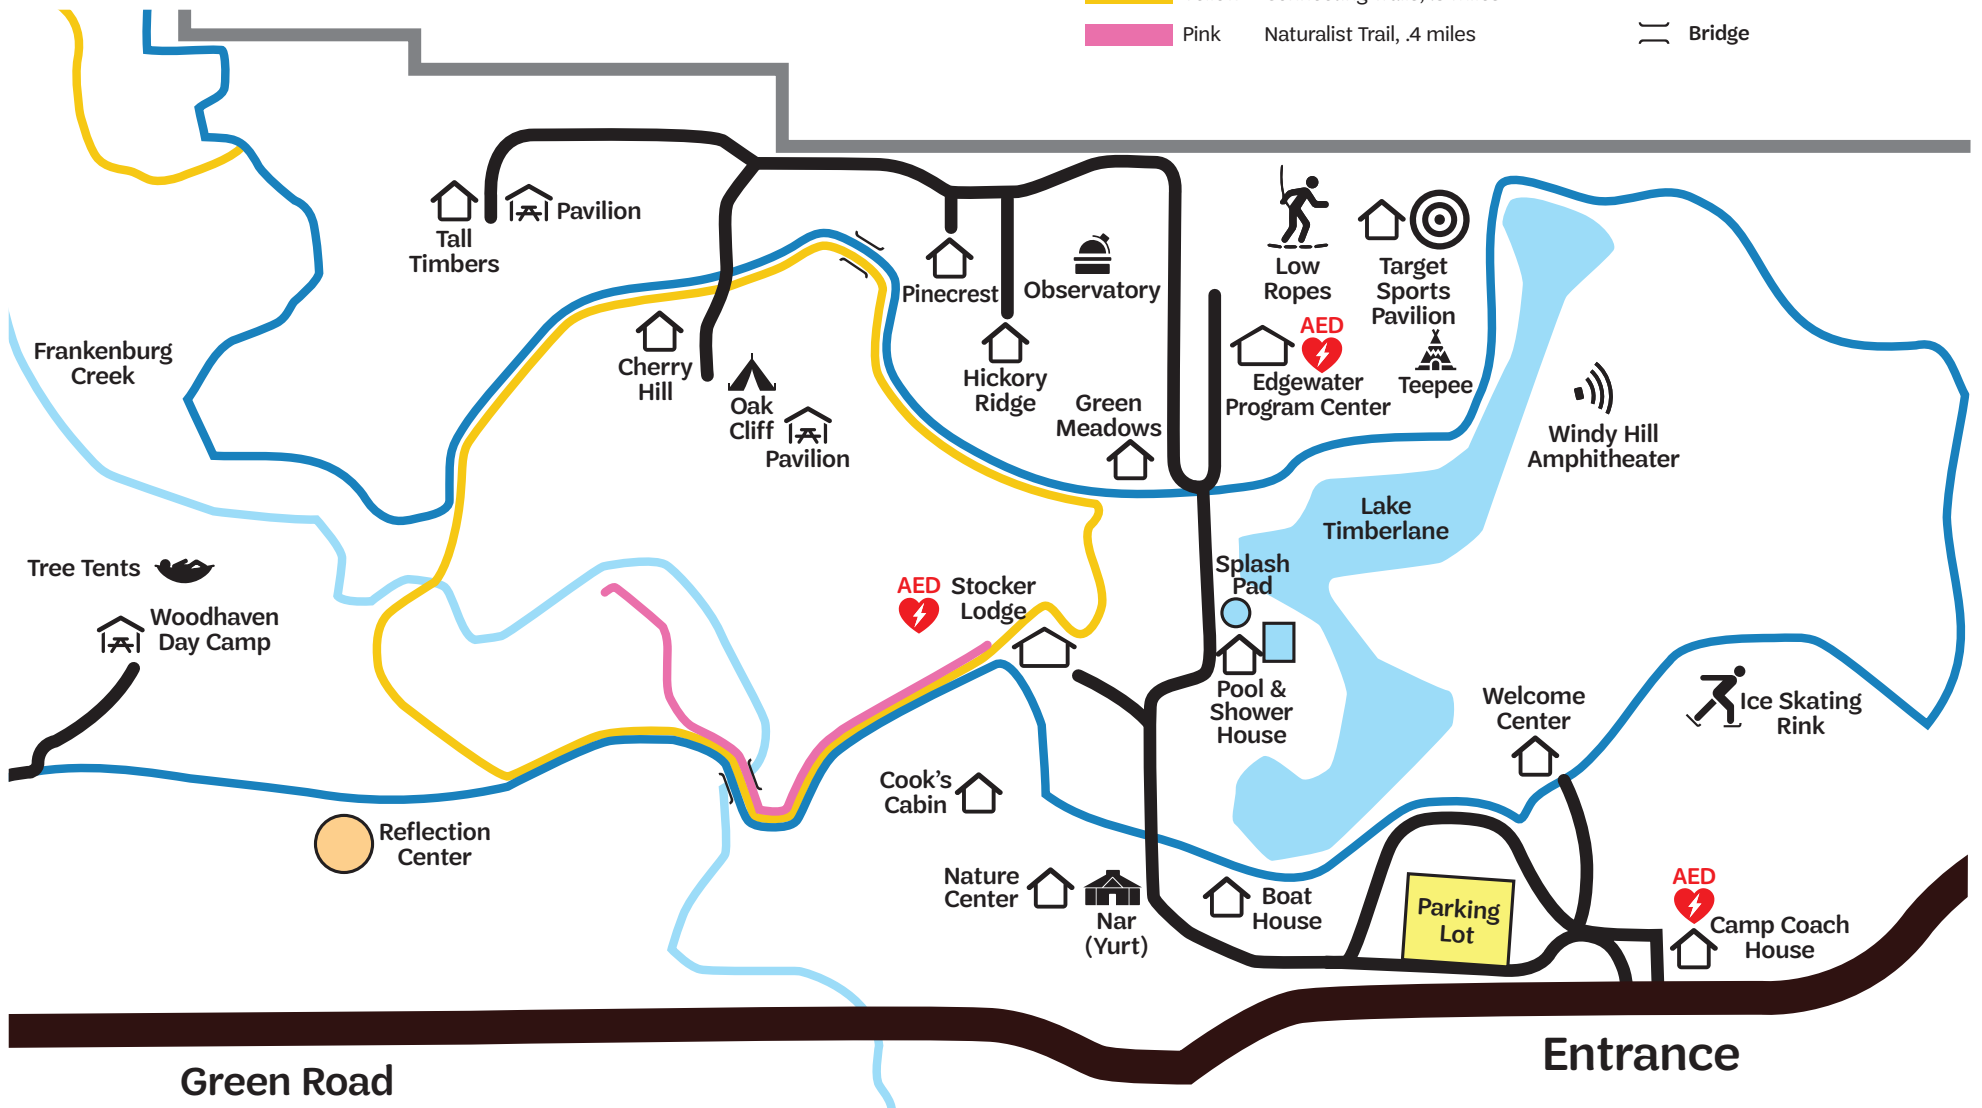

Center of Camp Map

Camp Timberlane

13408 Green Road
Wakeman, OH 44889

-  Camp Property Line
-  Camp Road
-  Building
-  Pavilion
-  Platform Tent
-  Primitive Camping
-  Yurt
-  AED Location
-  Bridge

-   Blue Perimeter Trail, 3.1 miles
-  Yellow Connecting Trails, .8 miles
-  Pink Naturalist Trail, .4 miles

Green Road

Entrance